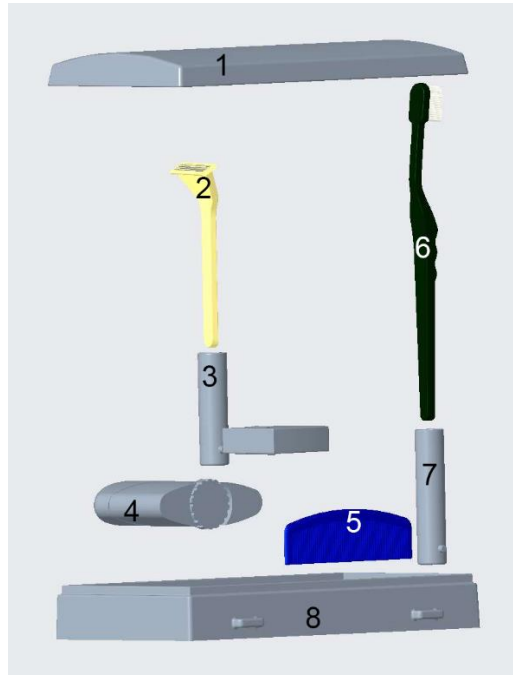

#	DESCRIPTION	QTY>
1	Lid	1
2	Razor	1
3	Razor holder	1
4	Deodorant	1
5	Comb	1
6	Toothbrush	1
7	Toothbrush holder	1
8	Base	1

DMBH razor, floss, toothbrush deodorant branded purchases allow for best possible fit.

Service Center Location:

8700 Phillips Rd, Charlotte, NC 28223

EPIC G256

Team Contact:

Lead Product Designer Caleb Basham: cbasham1@uncc.edu

Web Designer Ben Demosthene: bdemosth@uncc.edu

Warranty Manager Holden Huffine: hhuffin2@uncc.edu

HR Manager Ryan Monroe: rmonro12@uncc.edu