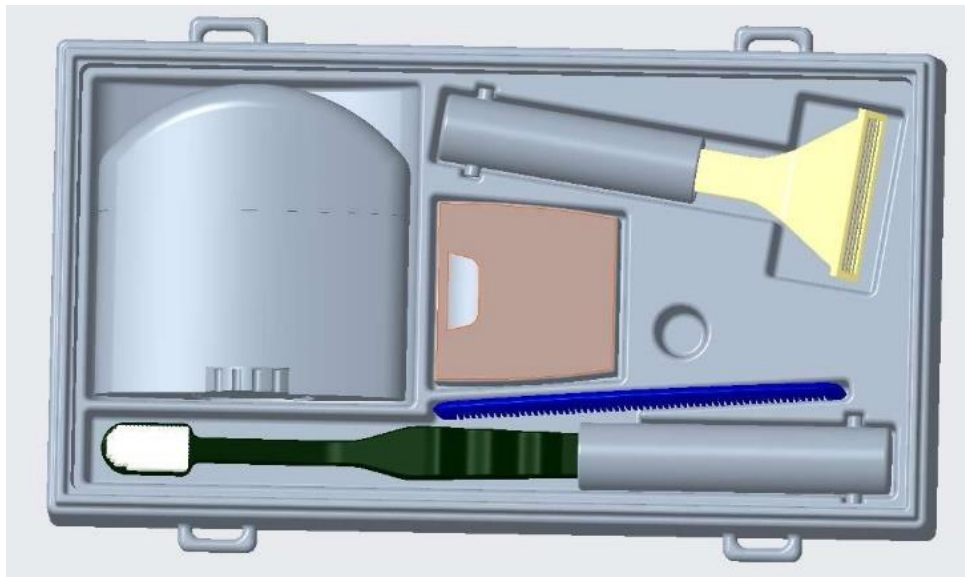

READ AND SAVE THESE INSTRUCTIONS

DMBH

All your to-go needs

THE TOTALLY TUBULAR TOILETRIES TOATER

TINY TOATER

(DESIGNED FOR POCKET SIZE TRANSPORTATION)

WARNING: Pocket sizes vary, satisfaction will vary.

General

The TOTALLY TUBULAR TOILETRIES TOATER TINY TOATER has been designed and constructed and modeled with maximum consideration for the needs of travelers, commuters and all other needs for movement based personal, who, with out fail, need to have their toiletries touted in perpetuity. The tote, in all cases, is durable and pocket sized for those how need to freshen up in any location.

The TOTALLY TUBULAR TOILETRIES TOATER TINY TOATER with its kickstand and induvial holders, size, and smooth materials and bright colors can be used in any location as it can fit in any compartment, bags or pants. A toothbrush, comb, dental floss, toothpaste and deodorant can be stored in this tiny toter.

MATERIALS	SIZE	WEIGHT	ATTACHMENT	
plastic	16in^3	.024lbs	Velcro	See next

Usage Instructions

1. Adjust Velcro in line with the outline given on the apparatus itself. Peel the Velcro in unison with its crescent patching.
2. Make sure items face the correct way as shown in the figure below when placed in the toter.
 - a. Razor: blade side up
 - b. Toothbrush: brush side up
 - c. Comb: spikes part down
 - d. Floss: indent (used for opening floss) must face upwards
 - e. Deodorant: Cap faces away from toothbrush