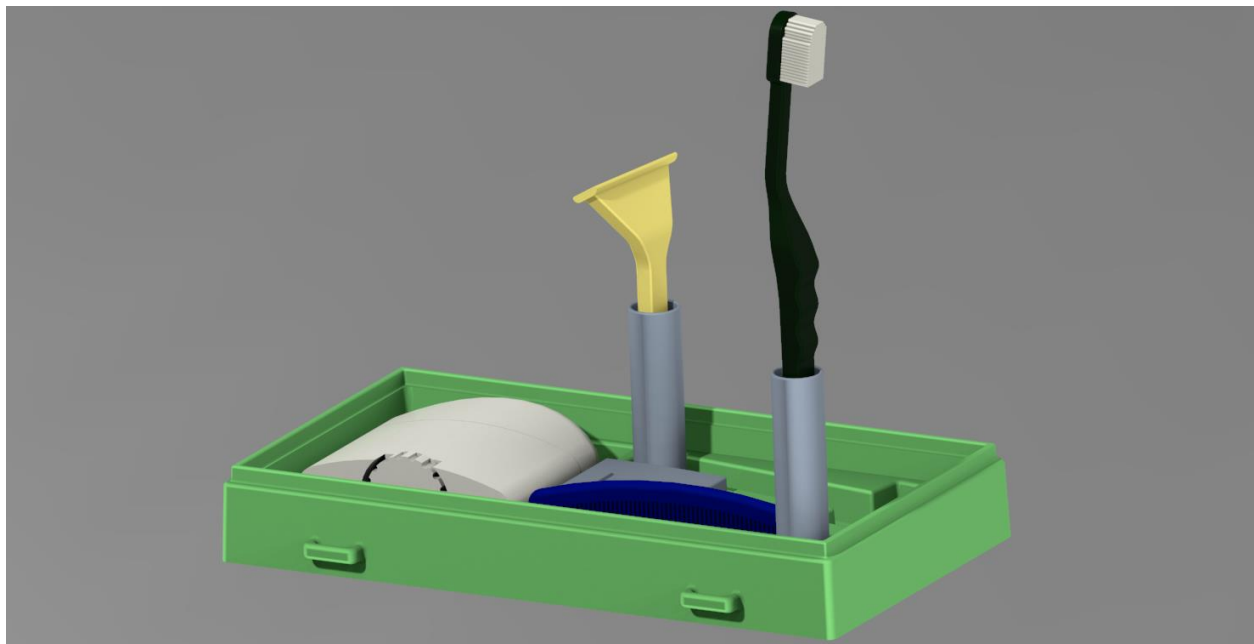

READ AND SAVE THESE INSTRUCTIONS

DMBH

All your to-go needs

THE TOTALLY TUBULAR TOILETRIES TOATER

TINY TOATER

(DESIGNED FOR POCKET SIZE TRANSPORTATION)

WARNING: Pocket sizes vary, satisfaction will vary.

General

The TOTALLY TUBULAR TOILETRIES TOATER TINY TOATER has been designed and constructed and modeled with maximum consideration for the needs of travelers, commuters and all other needs for movement based personal, who, with out fail, need to have their toiletries touted in perpetuity. The tote, in all cases, is durable and pocket sized for those how need to freshen up in any location.

The TOTALLY TUBULAR TOILETRIES TOATER TINY TOATER with its kickstand and induvial holders, size, and smooth materials and bright colors can be used in any location as it can fit in any compartment, bags or pants. A toothbrush, comb, dental floss, toothpaste and deodorant can be stored in this tiny toter.

MATERIALS	SIZE	WEIGHT	ATTACHMENT	
plastic	16in^3	.024lbs	Velcro	See next

Usage Instructions

1. Adjust Velcro in line with the outline given on the apparatus itself. Peel the Velcro in unison with its crescent patching.
2. Make sure items face the correct way as shown in the figure below when placed in the toter.
 - a. Razor: blade side up
 - b. Toothbrush: brush side up
 - c. Comb: spikes part down
 - d. Floss: indent (used for opening floss) must face upwards
 - e. Deodorant: Cap faces away from toothbrush